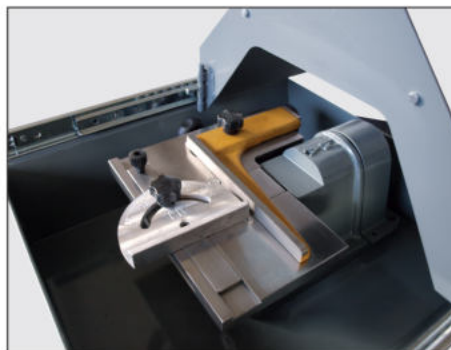

SEGA CIRCOLARE A MOTORE DA BANCO - *CIRCULAR POWER-DRIVEN BENCH SAW*

Questa macchina viene fornita senza lame.

This machine is supplied without blades.

2401: in corrente alternata • motore monofase o trifase HP 0,5 • giri motore: 1400/M'

2402: with two speed • three-phased motor HP 0,4-0,6 • speed: 1400-2800 R.P.M.

2403: with variable speed • single-phased or three-phased motor HP 0,5 • speed: up to 5000 R.P.M.

Modello Model		
2401 / 2401 CE - 2402 / 2402 CE - 2403 / 2403 CE	50x50x65	40